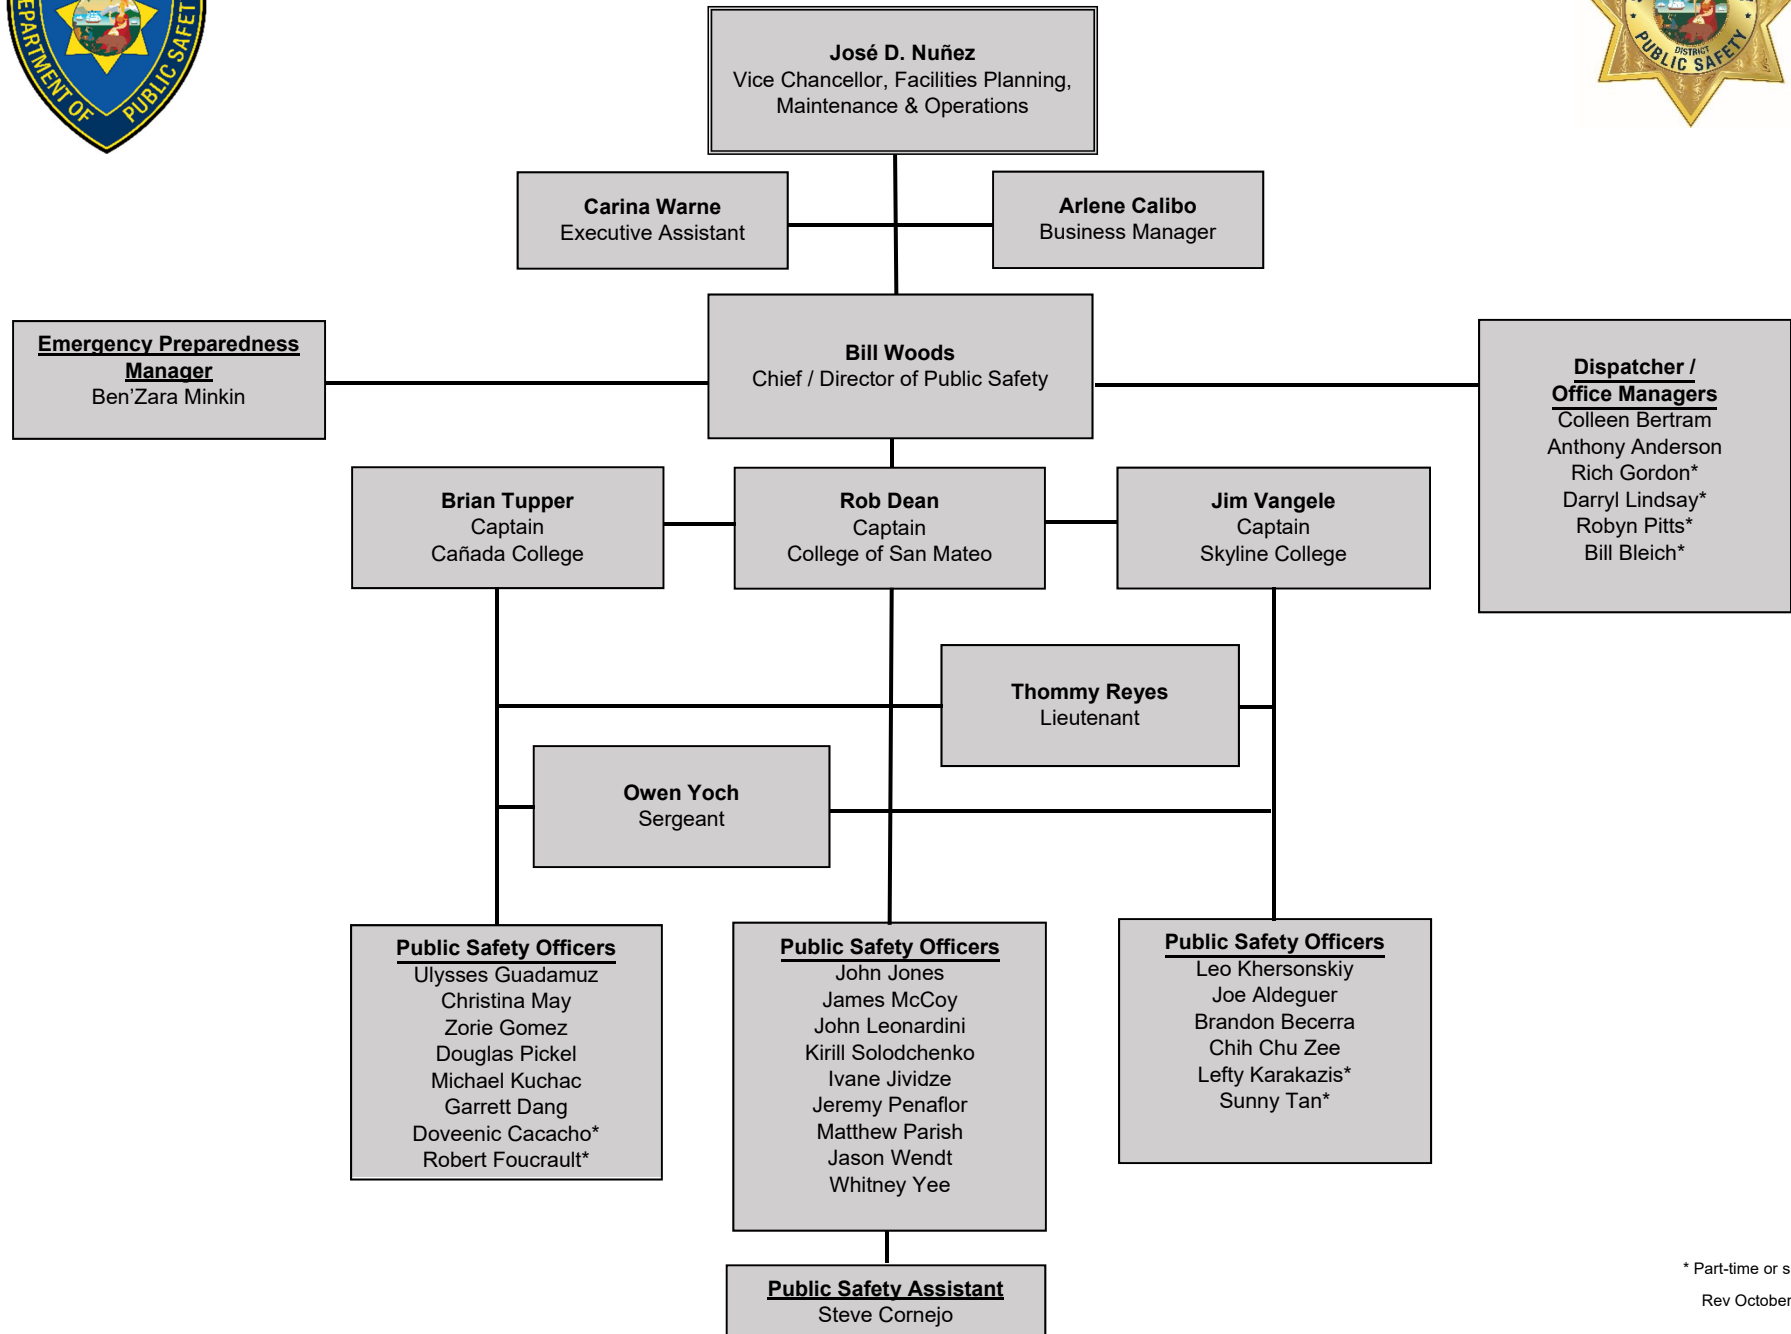

# San Mateo County Community College District Department of Public Safety

\* Part-time or substitute