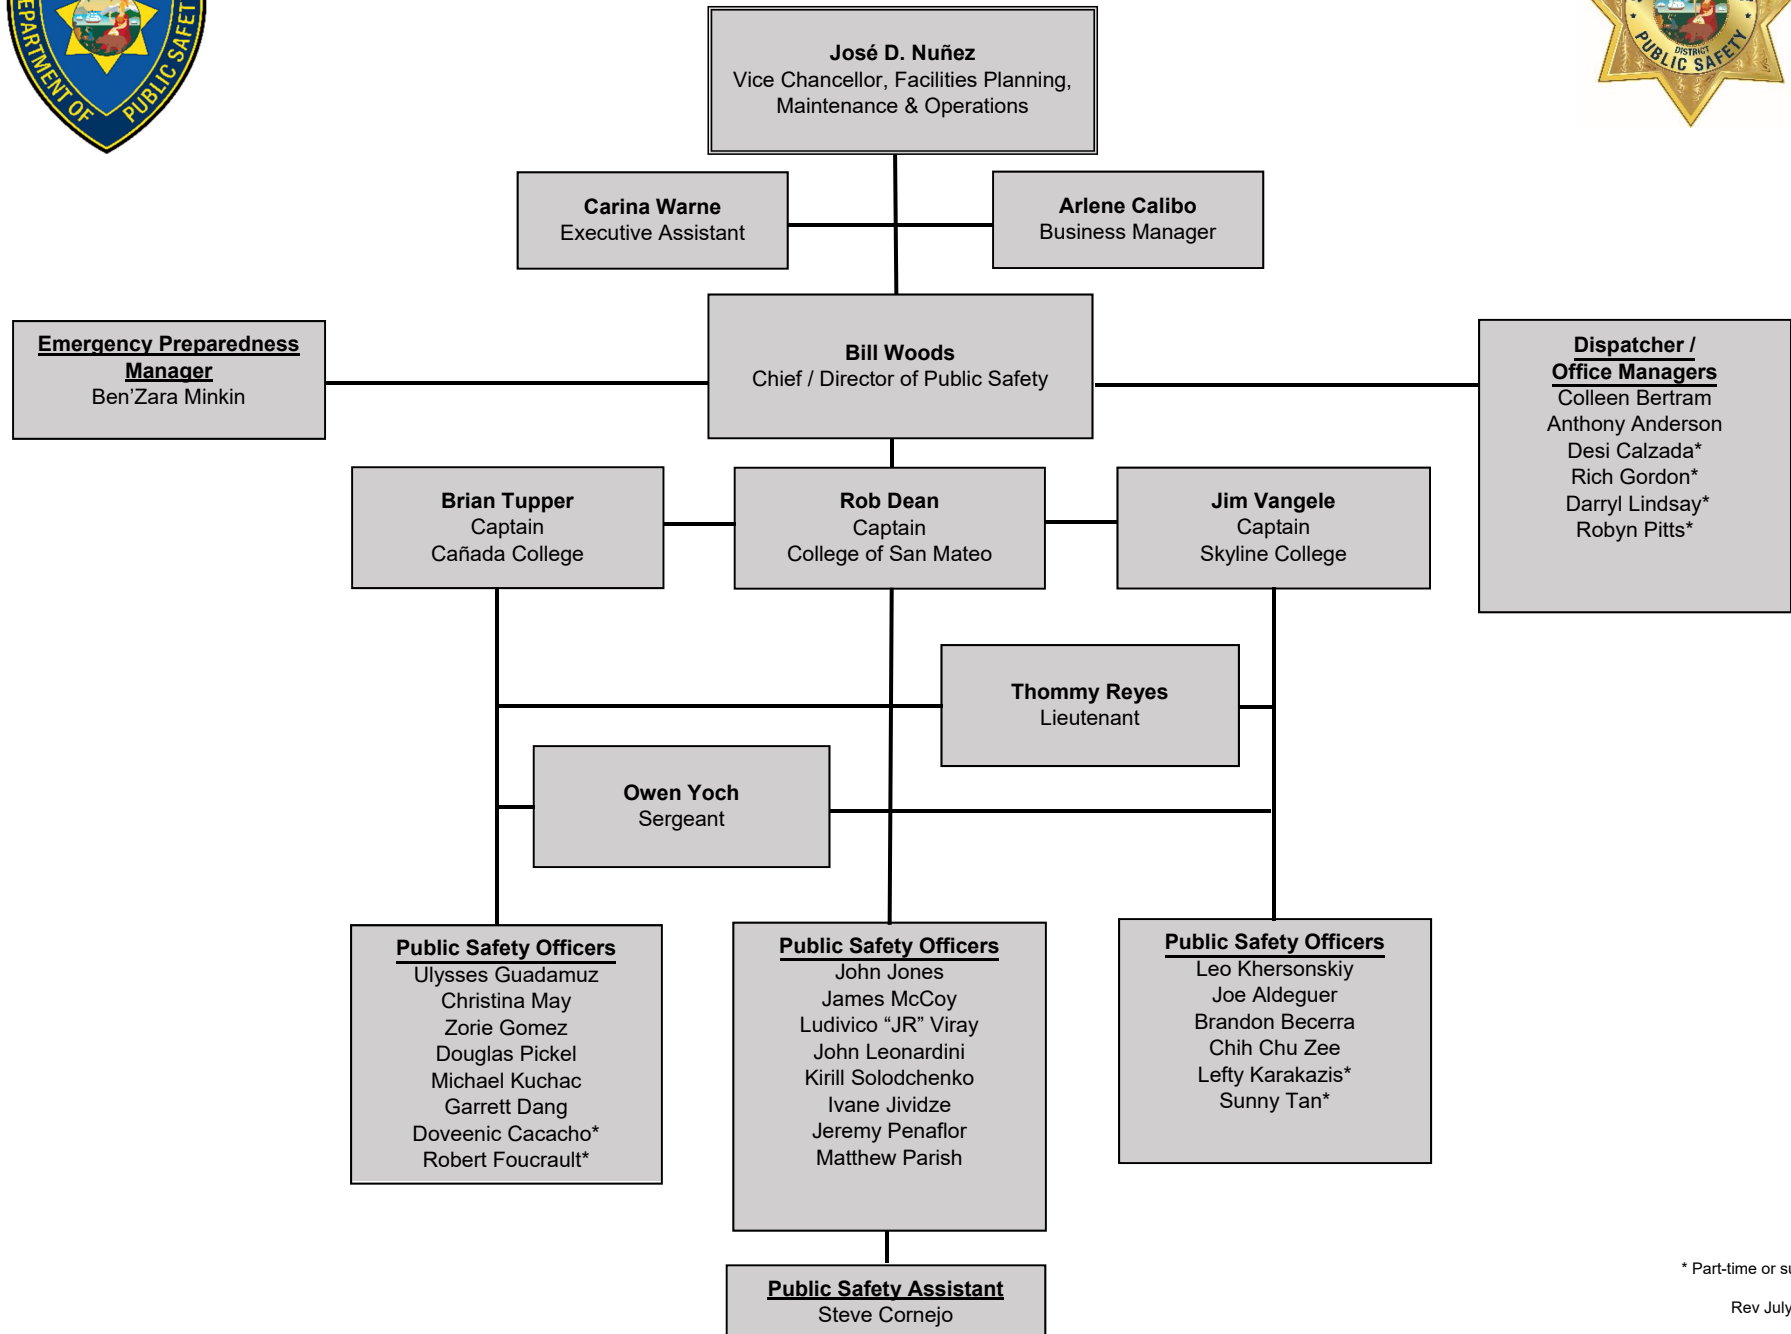

# San Mateo County Community College District Department of Public Safety

\* Part-time or substitute