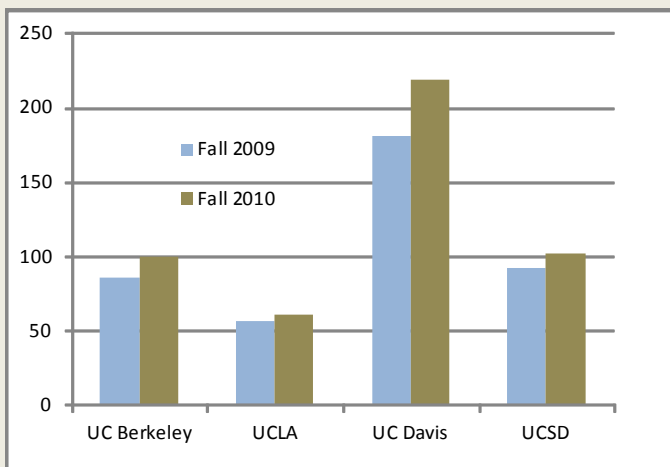

San Mateo Colleges Transfers to Top 50 American Universities* (fall 2009 cohort):

Carnegie Mellon: 2	Harvard: 7
Cal Tech: 1	MIT: 1
Columbia: 6	Stanford: 4
Cornell: 7	Univ of Penn: 3
Duke: 8	Tufts: 3
Emory: 3	Univ of Virginia: 1
GWU: 4	Washington U: 1
Georgia Tech: 1	Yale: 2

*For UC Transfers, see the lower left side.
 **Based on data obtained from the California State Chancellor's Office and National Student Clearinghouse.

Great News on Transfers to University of California:
 Based on the data obtained by us from the 9 University of California (UC) institutions, we have discovered a surprisingly high number of transfers to the UCs than we previously reported. A total of 793 students transferred to the 9 UCs institutions in 2010 -- an increase of 100 students from 2009!