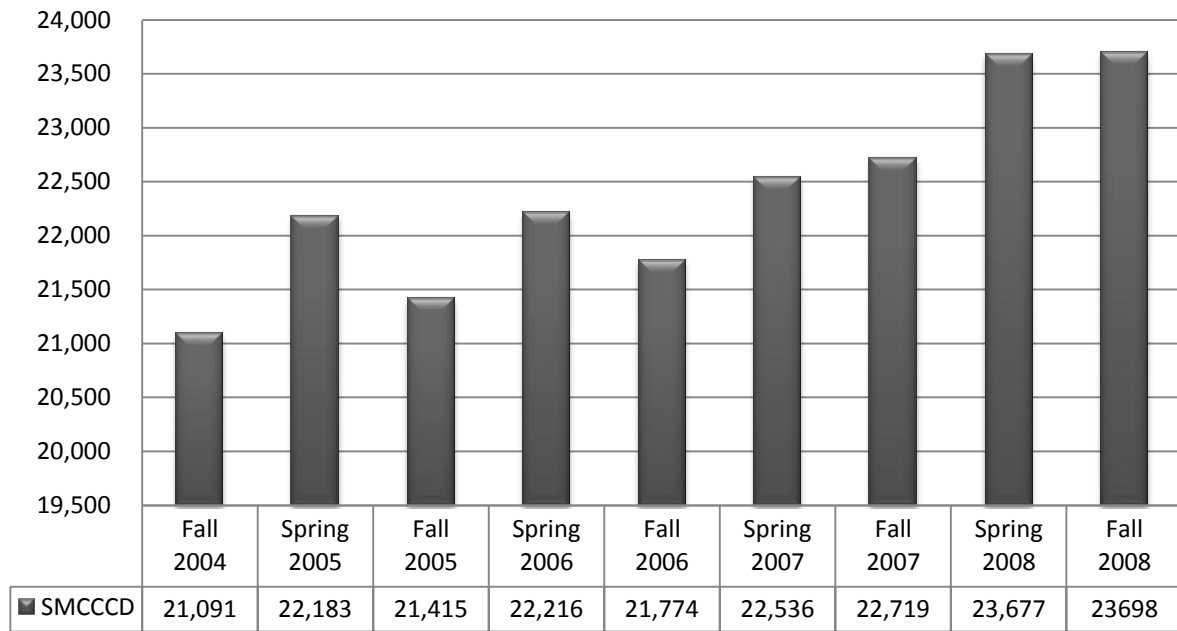

**SMCCCD Transfer Course Headcounts
(Fall 2004 - Fall 2008)**

District Datawarehouse WARE where Transfer Id = Y.

Source: C:\SMCCCD\RESEARCH\Almanac\Demographics\Course Enrollment By Types.bqy