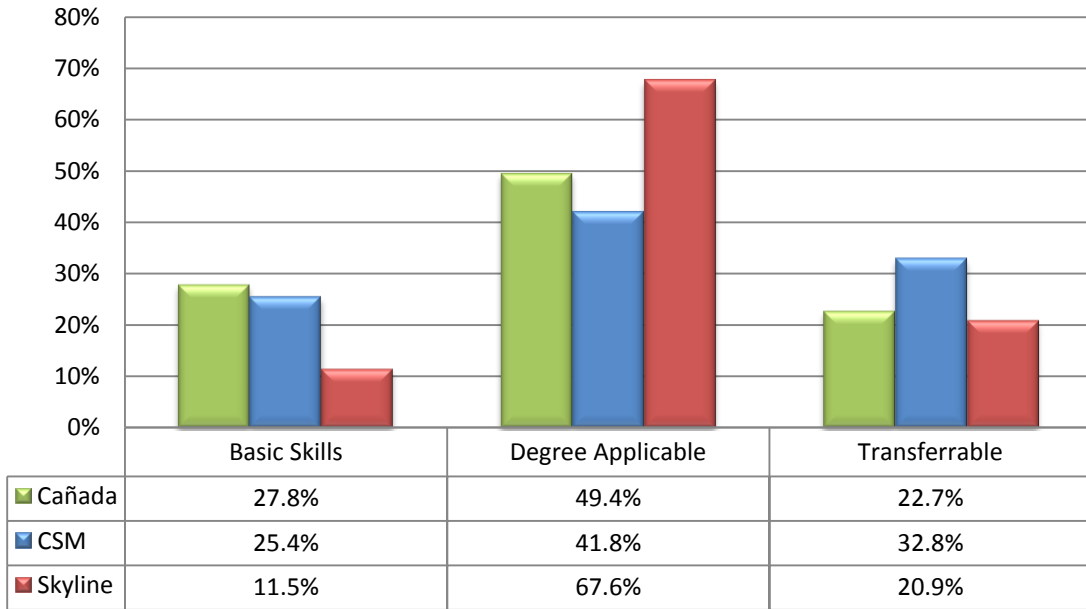

Fall 2009 Math Replacements