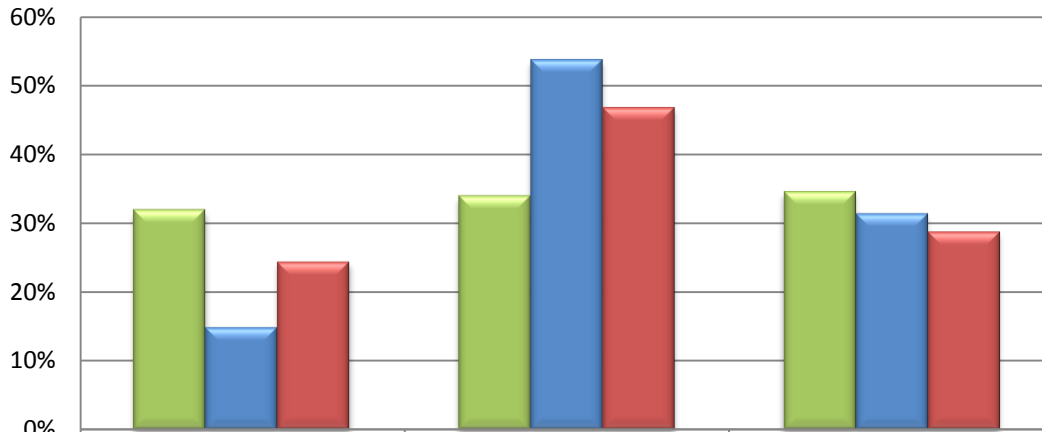

Fall 2009 English Placements

	Basic Skills	Degree Applicable	Transferrable
■ Cañada	31.8%	33.8%	34.4%
■ CSM	14.9%	53.7%	31.4%
■ Skyline	24.4%	46.8%	28.8%

Fall 2009 English Placements

	American Indian	Asian	Black	Filipino	Hispanic	Other/Un known	Pacific Islander	White
■ Cañada	40.9%	21.7%	28.7%	25.2%	28.6%	17.6%	33.7%	13.8%
■ CSM	40.9%	45.1%	54.0%	47.1%	50.9%	49.2%	48.2%	42.8%
■ Skyline	18.2%	33.2%	17.3%	27.6%	20.4%	33.2%	18.1%	43.4%