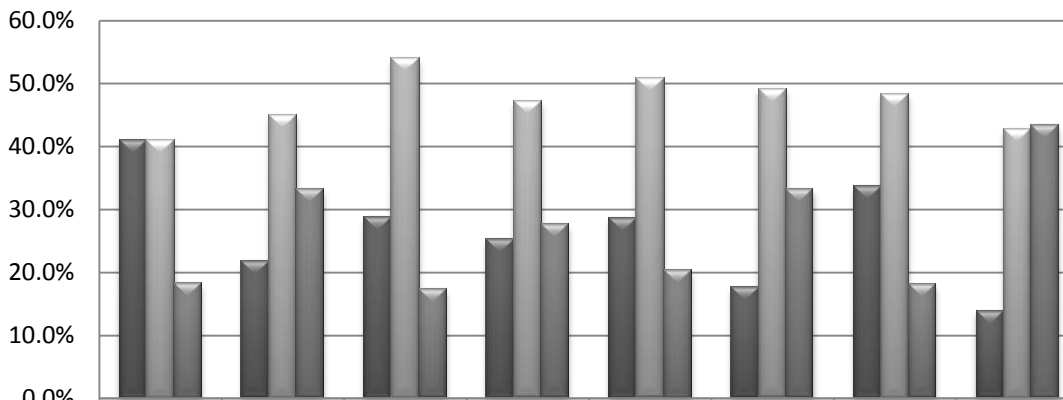

Fall 2009 English Placements

	Basic Skills	Degree Applicable	Transferrable
■ Cañada	31.8%	33.8%	34.4%
■ CSM	14.9%	53.7%	31.4%
■ Skyline	24.4%	46.8%	28.8%

Fall 2009 English Placements

	American Indian	Asian	Black	Filipino	Hispanic	Other/Un known	Pacific Islander	White
■ Cañada	40.9%	21.7%	28.7%	25.2%	28.6%	17.6%	33.7%	13.8%
■ CSM	40.9%	45.1%	54.0%	47.1%	50.9%	49.2%	48.2%	42.8%
■ Skyline	18.2%	33.2%	17.3%	27.6%	20.4%	33.2%	18.1%	43.4%