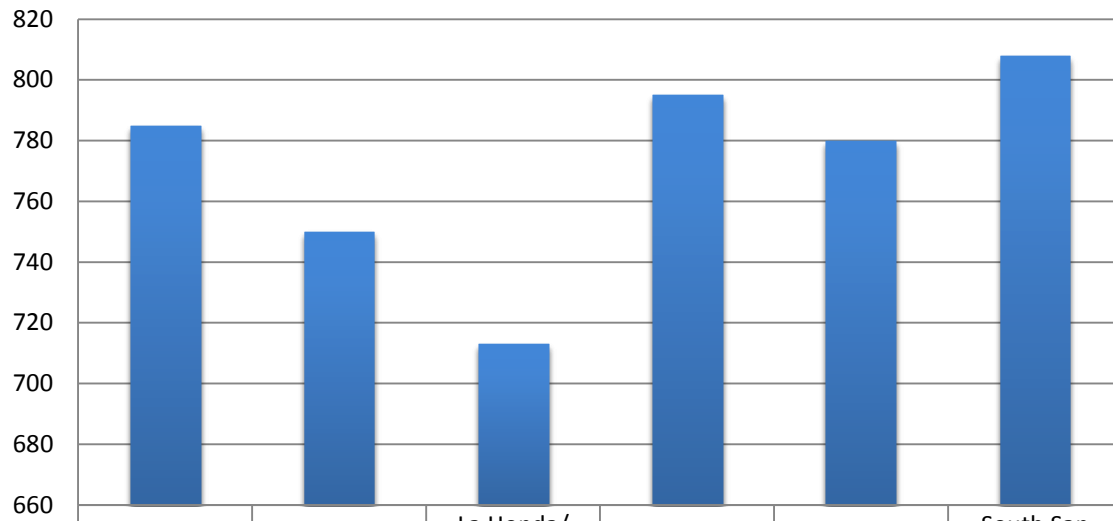

Fall 2010 API in San Mateo County High School Districts

	Cabrillo	Jefferson	La Honda/ Pescadero	San Mateo	Sequoia	South San Francisco
■ 2010	785	750	713	795	780	808

Source: <http://dq.cde.ca.gov/dataquest/>