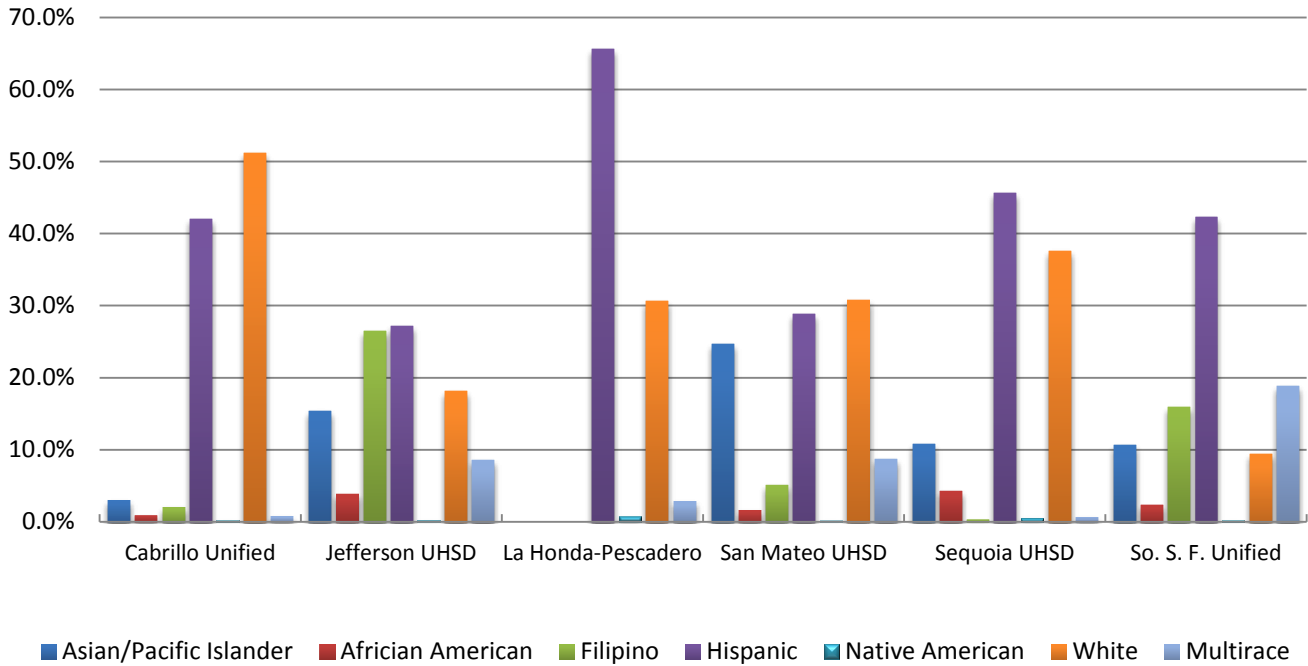

San Mateo County High School Enrollments by Ethnicity, 2010-11

District	Asian/Pacific Islander	African American	Filipino	Hispanic	Native American	White	Multirace
Cabrillo Unified	30	9	20	425	2	518	8
Jefferson UHSD	757	193	1,305	1,336	11	894	425
La Honda-Pescadero	-	-	-	92	1	43	4
San Mateo UHSD	2,075	141	432	2,431	10	2,583	728
Sequoia UHSD	941	376	31	3,983	47	3,274	63
So. S. F. Unified	326	74	490	1,298	6	290	578

District	Asian/Pacific Islander	African American	Filipino	Hispanic	Native American	White	Multirace
Cabrillo Unified	3.0%	0.9%	2.0%	42.0%	0.2%	51.2%	0.8%
Jefferson UHSD	15.4%	3.9%	26.5%	27.1%	0.2%	18.2%	8.6%
La Honda-Pescadero	0.0%	0.0%	0.0%	65.7%	0.7%	30.7%	2.9%
San Mateo UHSD	24.7%	1.7%	5.1%	28.9%	0.1%	30.8%	8.7%
Sequoia UHSD	10.8%	4.3%	0.4%	45.7%	0.5%	37.6%	0.7%
So. S. F. Unified	10.6%	2.4%	16.0%	42.4%	0.2%	9.5%	18.9%