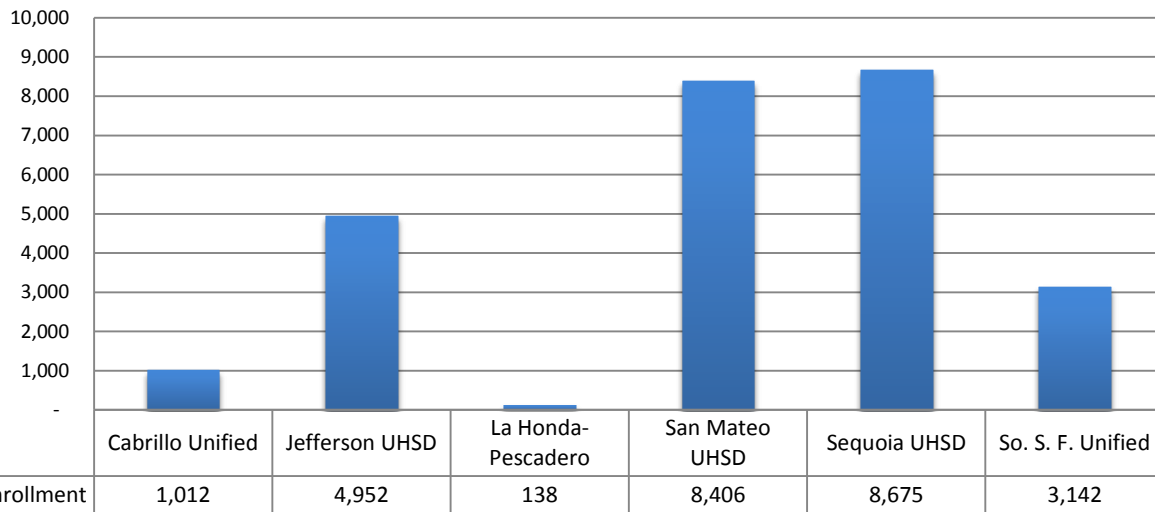

### San Mateo County High School Enrollments by District, 9th-12th Grade 2010-11

District	High School	Enrollment
Cabrillo Unified	Half Moon Bay	971
	Pilarcitos Alt	41
		<b>1,012</b>
Jefferson UHSD	Jefferson	1,196
	Oceana	552
	Terra Nova	1,249
	Thornton	230
	Westmoor	1,725
		<b>4,952</b>
La Honda-Pescadero	Pescadero	138
		<b>138</b>
San Mateo UHSD	Aragon	1,587
	Burlingame	1,360
	Capuchino	1,121
	Hillsdale	1,321
	Mills	1,413
	Peninsula(Cont)	256
	San Mateo	1,348
		<b>8,406</b>
Sequoia UHSD	Carlmont	2,144
	Menlo-Atherton	2,049
	Redwood	362
	Sequoia	1,922
	Woodside	1,776
	Summit Prep Ch	422
		<b>8,675</b>
So. S. F. Unified	El Camino	1,490
	South S.F	1,520
	Baden High(Cont)	132
		<b>3,142</b>