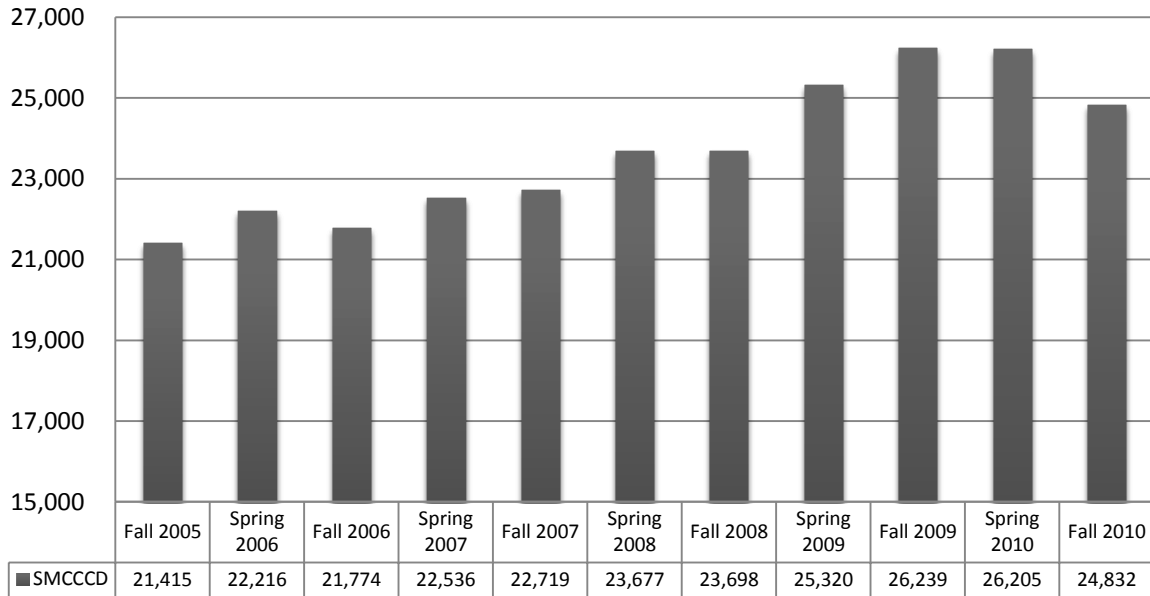

SMCCCD Transfer Course Headcounts (Fall 2005 - Fall 2010)

District Datawarehouse WARE where Transfer Id = Y.