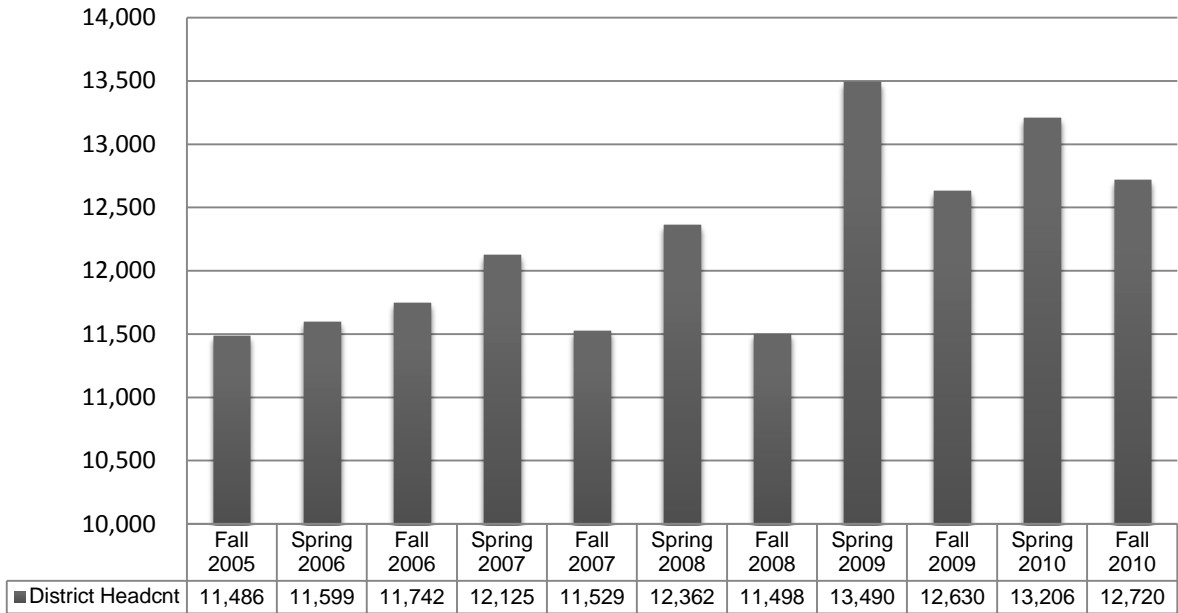

**SMCCCD Career Technical Education (CTE) Headcounts
(Fall 2005 - Fall 2010)**

District Datawarehouse WARE where SAM Codes = A, B, C, & D.