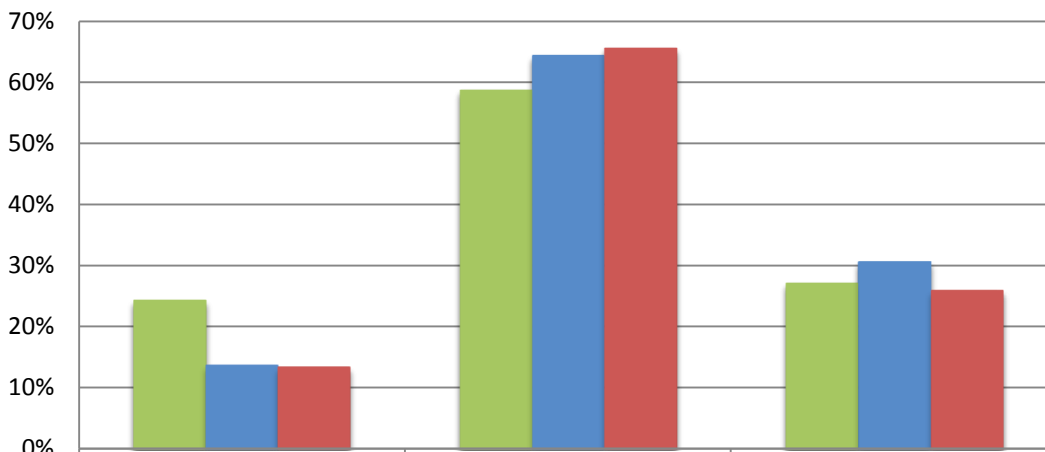

Fall 2010 English Placements

	Basic Skills	Degree Applicable	Transferrable
■ Cañada	31.7%	41.0%	27.3%
■ CSM	15.9%	53.3%	30.8%
■ Skyline	24.2%	49.7%	26.1%

Fall 2010 Math Placements

	Basic Skills	Degree Applicable	Transferrable
■ Cañada	24.5%	58.8%	27.3%
■ CSM	13.9%	64.4%	30.8%
■ Skyline	13.6%	65.7%	26.1%