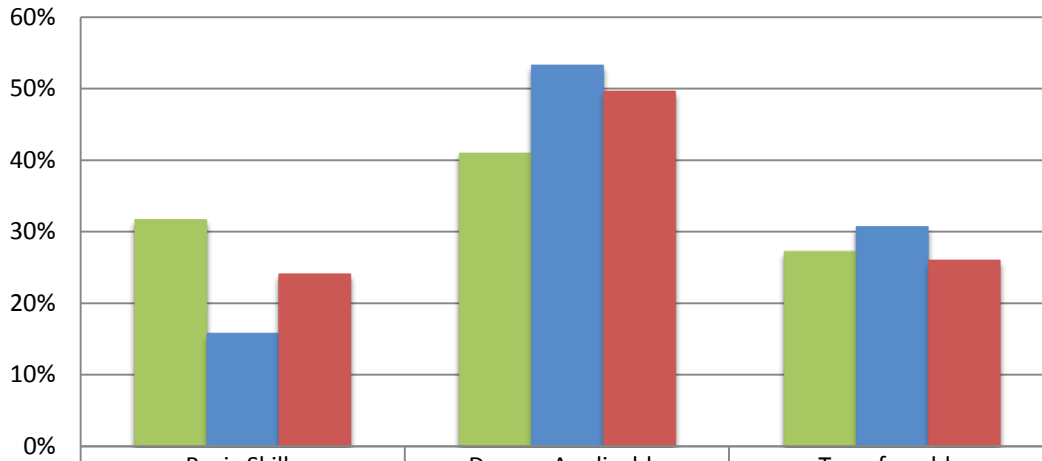

Fall 2010 English Placements

	Basic Skills	Degree Applicable	Transferrable
■ Cañada	31.7%	41.0%	27.3%
■ CSM	15.9%	53.3%	30.8%
■ Skyline	24.2%	49.7%	26.1%

Fall 2010 Math Placements

	Basic Skills	Degree Applicable	Transferrable
■ Cañada	24.5%	58.8%	27.3%
■ CSM	13.9%	64.4%	30.8%
■ Skyline	13.6%	65.7%	26.1%