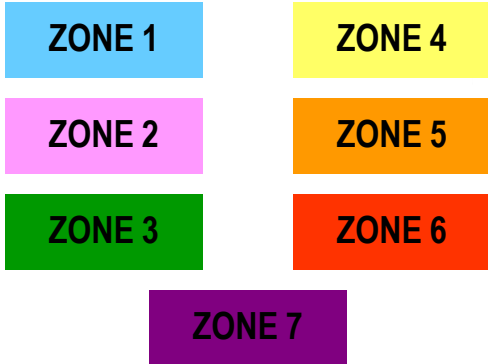

College of San Mateo

GROUNDS ZONES

- Zone 1 = Darné
- Zone 2 = Tom
- Zone 3 = Robert
- Zone 4 = Bill
- Zone 5 = Brendan
- Zone 6 = Carol
- Zone 7 = Steve