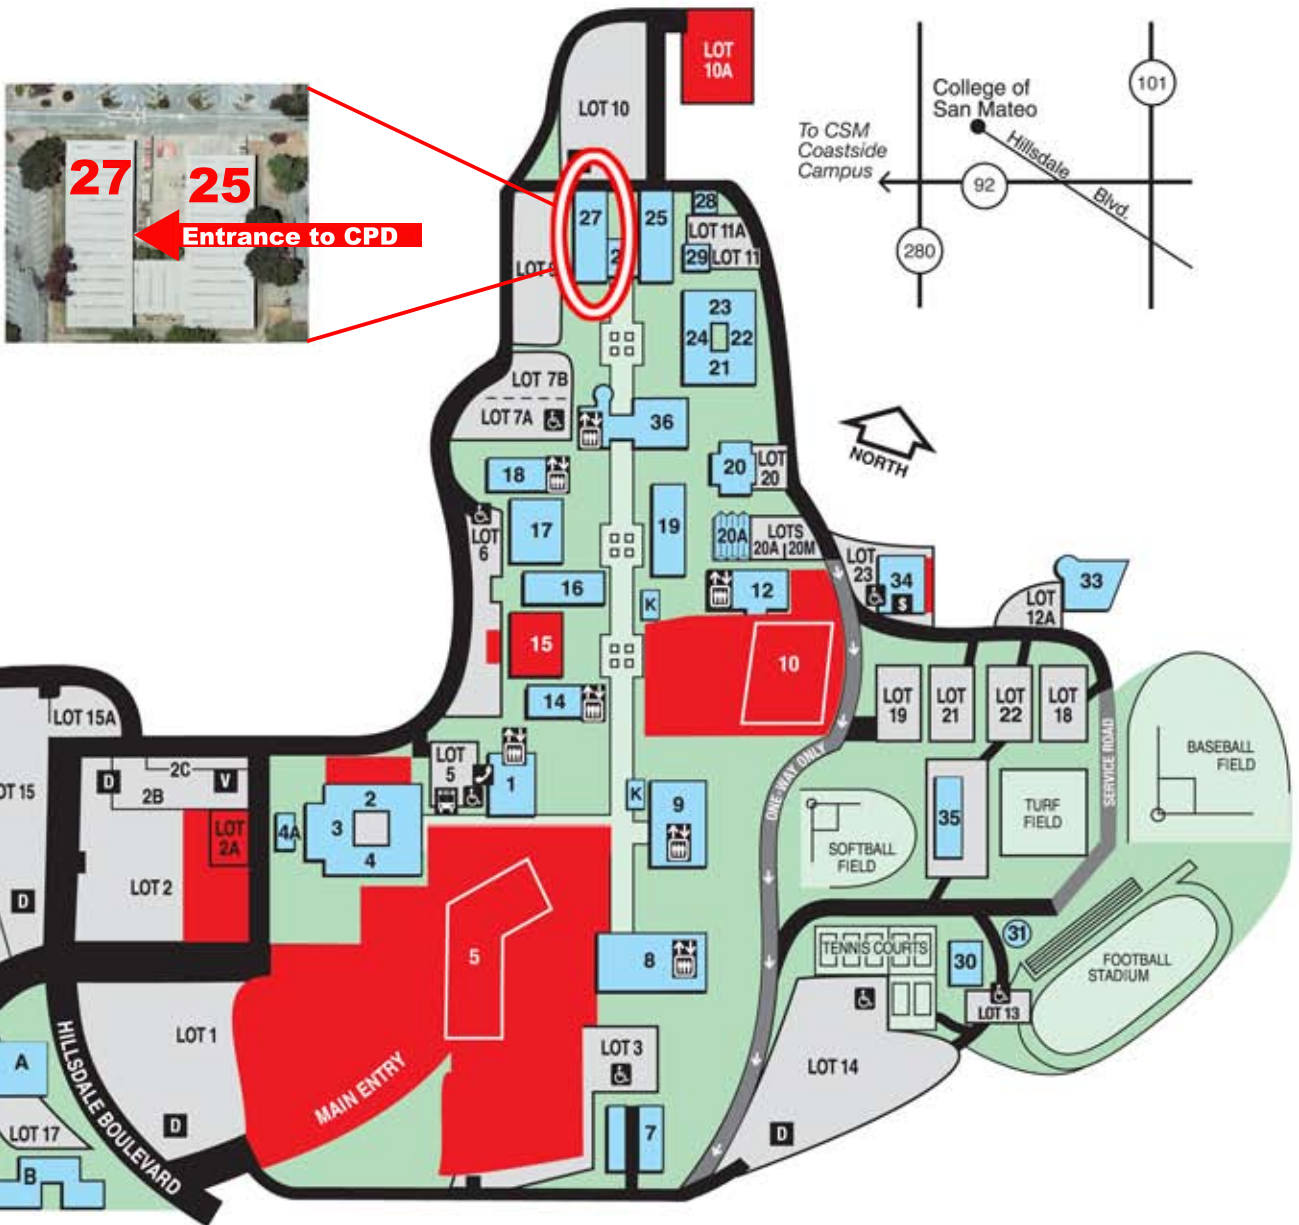

# The Construction Planning Department is located in Building 27 at the north end of the College of San Mateo Campus.

**The entrance to CPD is located in the area between Buildings 27 and 25.**