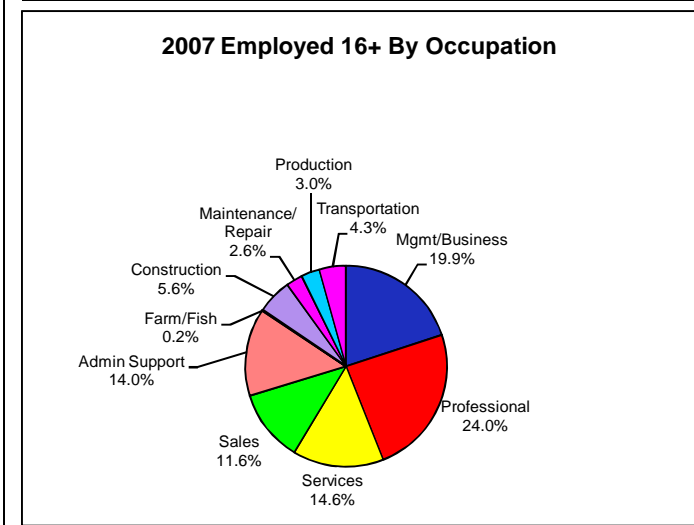

Graphic Profile

Prepared by VC-ESP

Counties: San Mateo, CA

Source: U.S. Bureau of the Census, 2000 Census of Population and Housing. ESRI forecasts for 2007 and 2012.