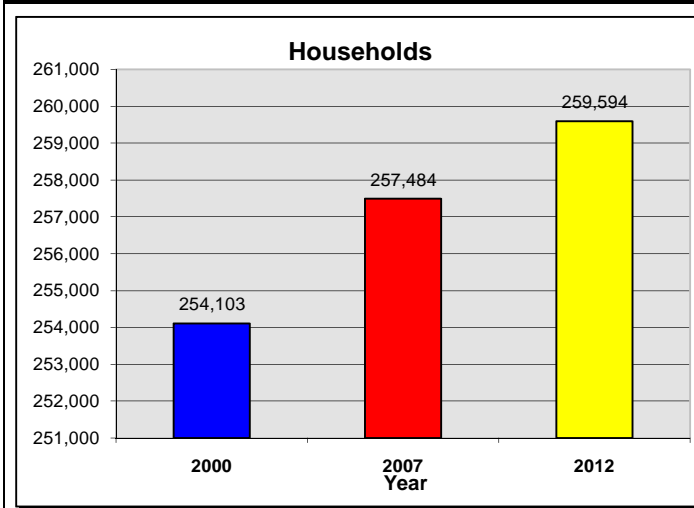

Graphic Profile

Prepared by VC-ESP

Counties: San Mateo, CA

Source: U.S. Bureau of the Census, 2000 Census of Population and Housing. ESRI forecasts for 2007 and 2012.