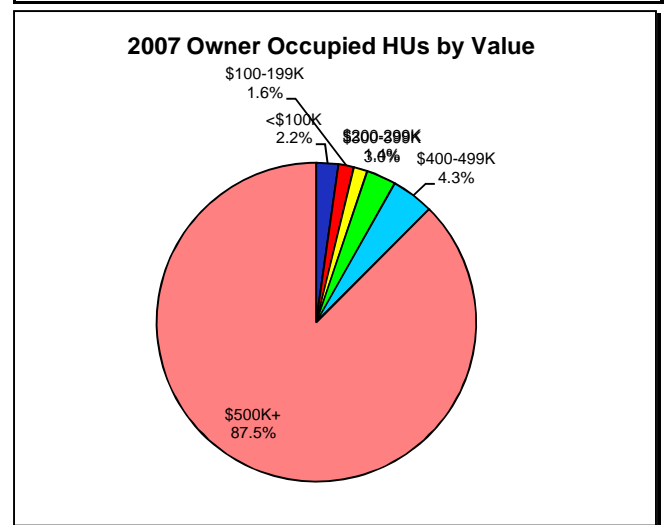

Graphic Profile

Prepared by VC-ESP

Counties: San Mateo, CA

Source: U.S. Bureau of the Census, 2000 Census of Population and Housing. ESRI forecasts for 2007 and 2012.