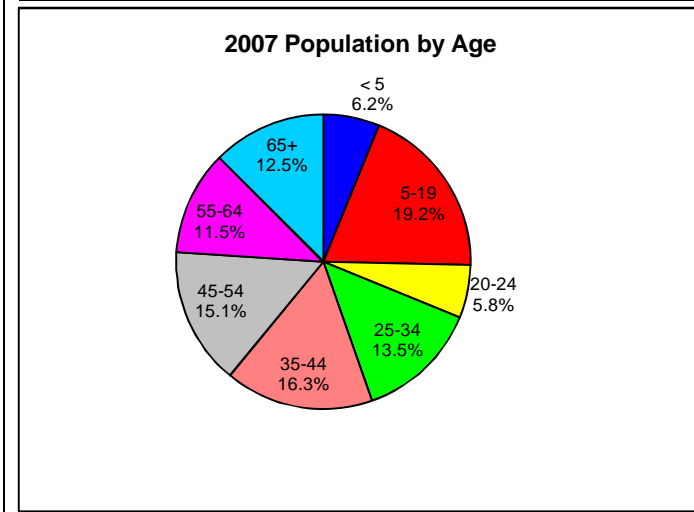

Graphic Profile

Prepared by VC-ESP

Counties: San Mateo, CA

Source: U.S. Bureau of the Census, 2000 Census of Population and Housing. ESRI forecasts for 2007 and 2012.