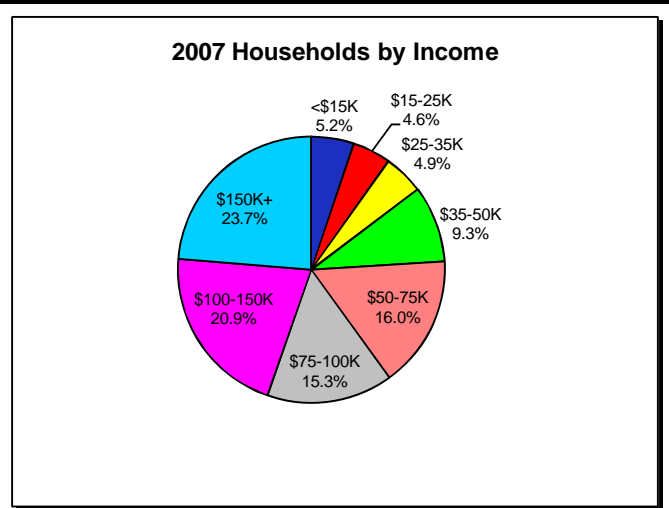

Graphic Profile

Prepared by VC-ESP

Counties: San Mateo, CA

Source: U.S. Bureau of the Census, 2000 Census of Population and Housing. ESRI forecasts for 2007 and 2012.