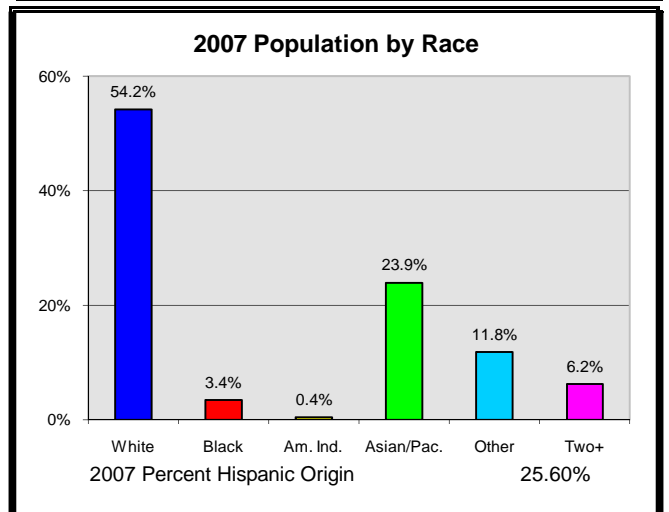

Graphic Profile

Prepared by VC-ESP

Counties: San Mateo, CA

Source: U.S. Bureau of the Census, 2000 Census of Population and Housing. ESRI forecasts for 2007 and 2012.