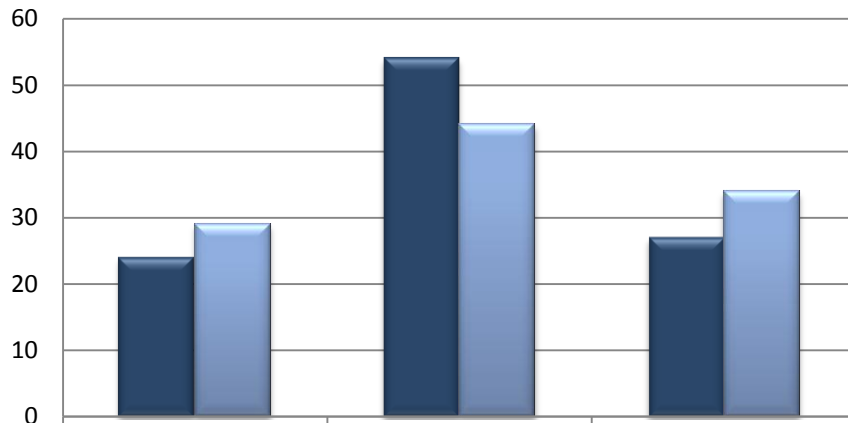

International Student Headcounts in SMCCCD

	Cañada	CSM	Skyline
Fall 2008	24	54	27
Spring 2009	29	44	34

Rate Code contains F1

Residency Code = 8

Citizenship Code = 5

Source: SMCCCD Banner System