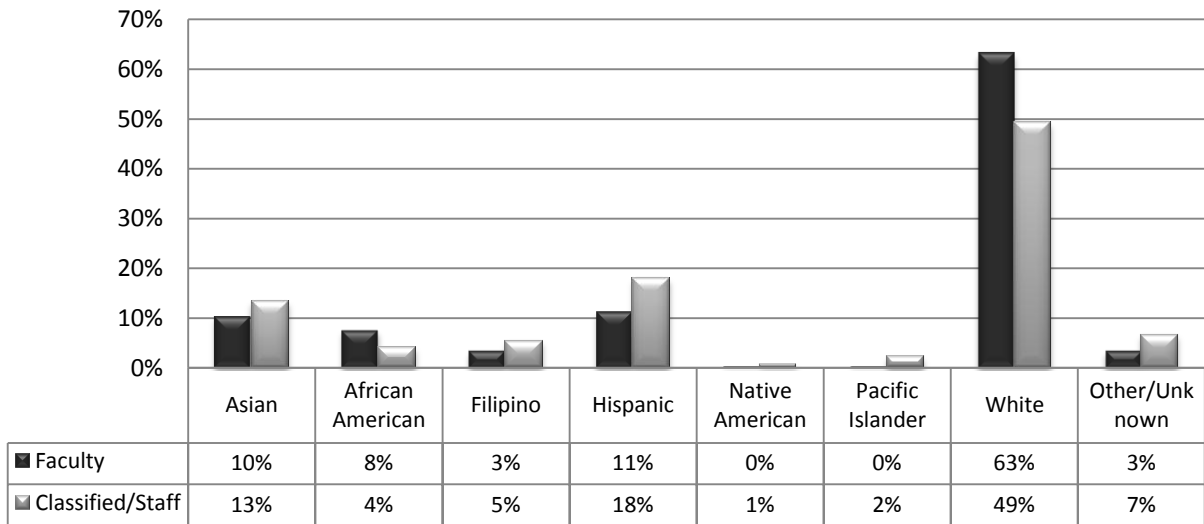

### Employee Data 2008-09 Ethnicity

	Faculty	Classified/Staff
Asian	33	74
African American	24	23
Filipino	11	30
Hispanic	36	100
Native American	1	4
Pacific Islander	1	13
White	200	273
Other/Unknown	11	37
Total	317	554