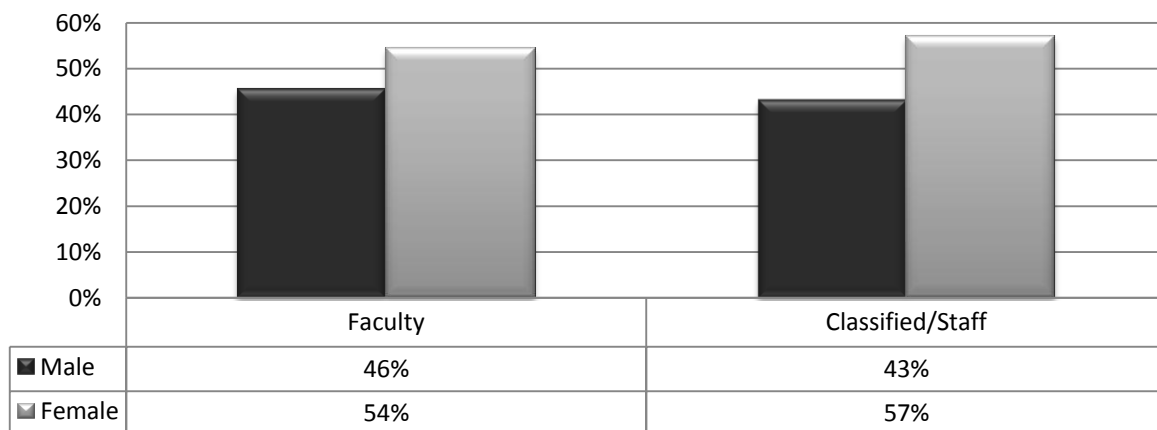

### Employee Data 2008-09 Ethnicity

	Faculty	Classified/Staff
Asian	33	74
African American	24	23
Filipino	11	30
Hispanic	36	100
Native American	1	4
Pacific Islander	1	13
White	200	273
Other/Unknown	11	37
Total	317	554

### Employee Data 2008-09 Gender

	Faculty	Classified/Staff
Male	147	236
Female	176	312

**Employee Data 2008-09**  
**Age**

	Faculty	Classified/Staff
■ Average Age	53	47
■ Median Age	52	47

Source: SMCCCD HR Dept. Full-Time Employees only, and administrators and other professionals are included in "Classified/Staff".