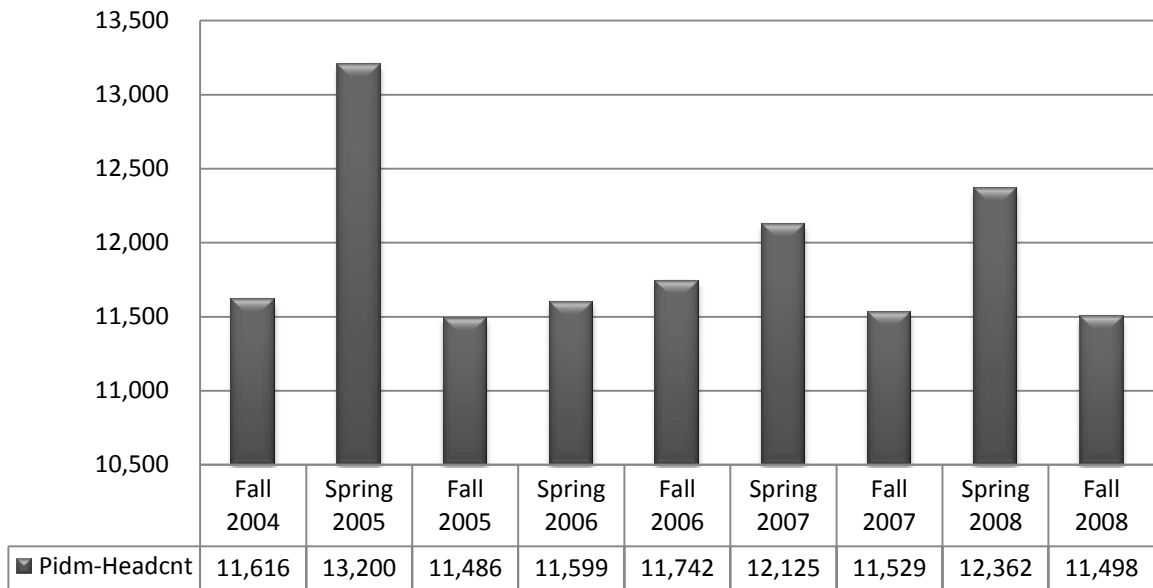

**SMCCCD Career Technical Education (CTE) Headcounts
(Fall 2004 - Fall 2008)**

District Datawarehouse WARE where SAM Codes = A, B, C, & D.

Source: C:\SMCCCD\RESEARCH\Almanac\Demographics\Course Enrollment By Types.bqy