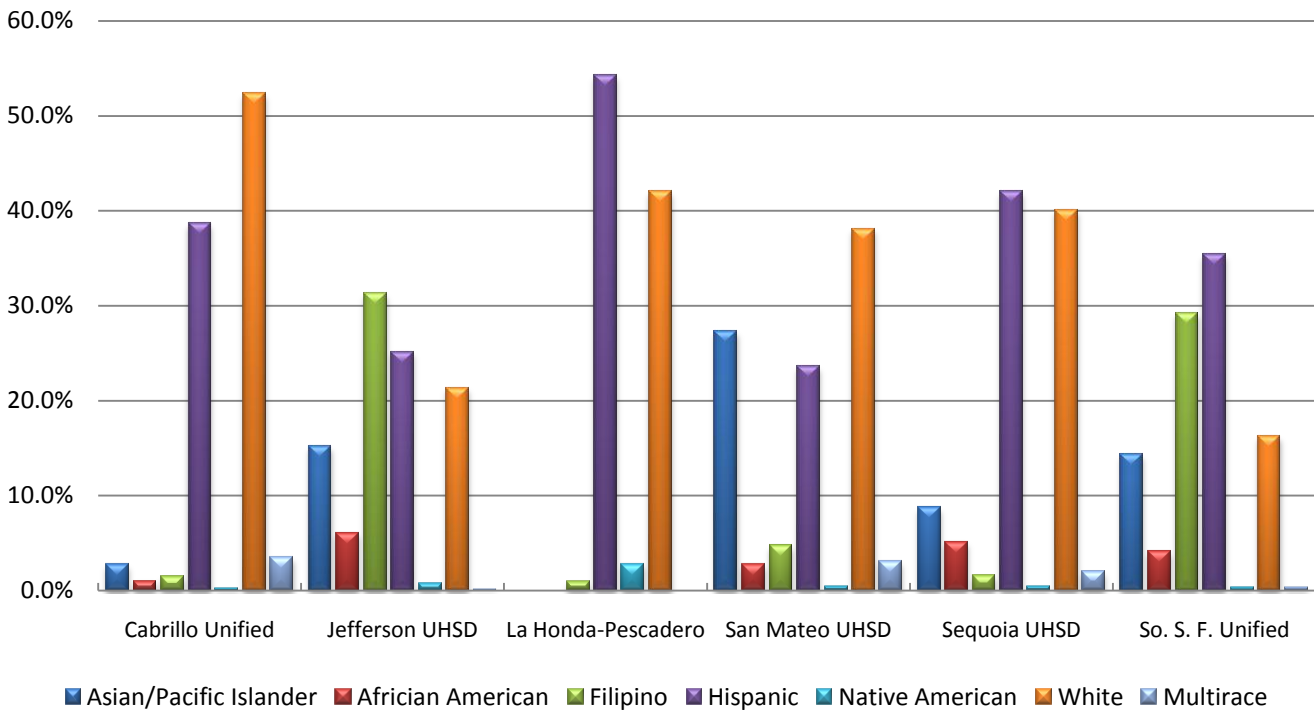

**San Mateo County High School Enrollments by Ethnicity, 2007-08**

District	Asian/Pacific Islander	African American	Filipino	Hispanic	Native American	White	Multirace
Cabrillo Unified	30	11	16	421	3	569	38
Jefferson UHSD	811	323	1669	1342	40	1137	8
La Honda-Pescadero	0	0	1	58	3	45	0
San Mateo UHSD	2353	237	406	2038	39	3287	266
Sequoia UHSD	743	436	136	3574	39	3415	167
So. S. F. Unified	441	128	899	1092	11	501	10

District	Asian/Pacific Islander	African American	Filipino	Hispanic	Native American	White	Multirace
Cabrillo Unified	2.8%	1.0%	1.5%	38.7%	0.3%	52.3%	3.5%
Jefferson UHSD	15.2%	6.1%	31.3%	25.2%	0.8%	21.3%	0.2%
La Honda-Pescadero	0.0%	0.0%	0.9%	54.2%	2.8%	42.1%	0.0%
San Mateo UHSD	27.3%	2.7%	4.7%	23.6%	0.5%	38.1%	3.1%
Sequoia UHSD	8.7%	5.1%	1.6%	42.0%	0.5%	40.1%	2.0%
So. S. F. Unified	14.3%	4.2%	29.2%	35.4%	0.4%	16.3%	0.3%