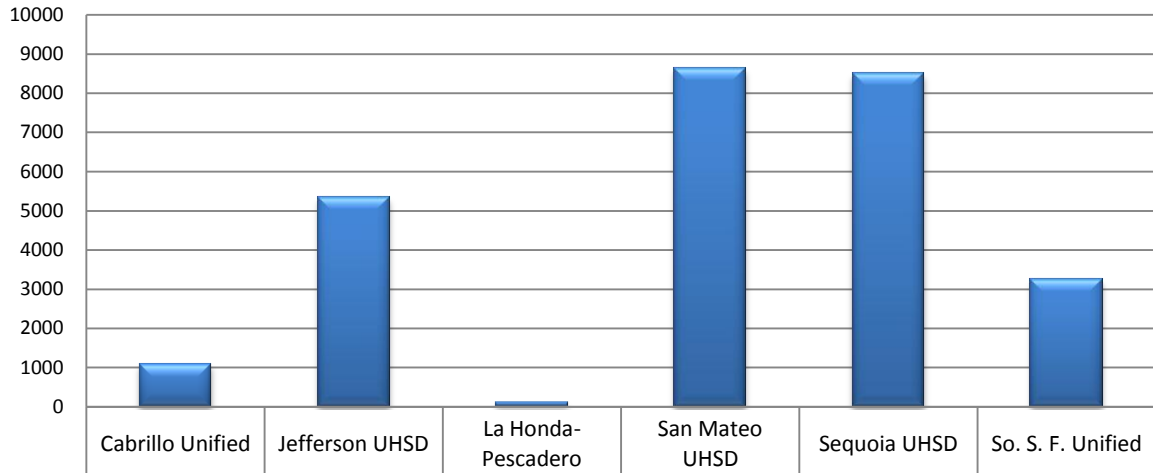

### San Mateo County High School Enrollments by District, 9th-12th Grade 2007-08

■ Enrollment	1088	5330	107	8626	8495	3249
--------------	------	------	-----	------	------	------

District	High School	Enrollment
Cabrillo Unified	Half Moon Bay	1050
	Pilarcitos Alt	38
		<b>1088</b>
Jefferson UHSD	Jefferson	1302
	Oceana	590
	Terra Nova	1418
	Thornton	170
	Westmoor	1850
	<b>5330</b>	
La Honda-Pescadero	Pescadero	107
		<b>107</b>
San Mateo UHSD	Aragon	1602
	Burlingame	1365
	Capuchino	1185
	Hillsdale	1197
	Mills	1589
	Peninsula(Cont)	239
	San Mateo	1449
		<b>8626</b>
Sequoia UHSD	Carlmont	2292
	Menlo-Atherton	1970
	Redwood	286
	Sequoia	1615
	Woodside	1931
	Summit Prep Ch	401
	<b>8495</b>	
So. S. F. Unified	El Camino	1512
	South S.F	1570
	Baden High(Cont)	167
		<b>3249</b>