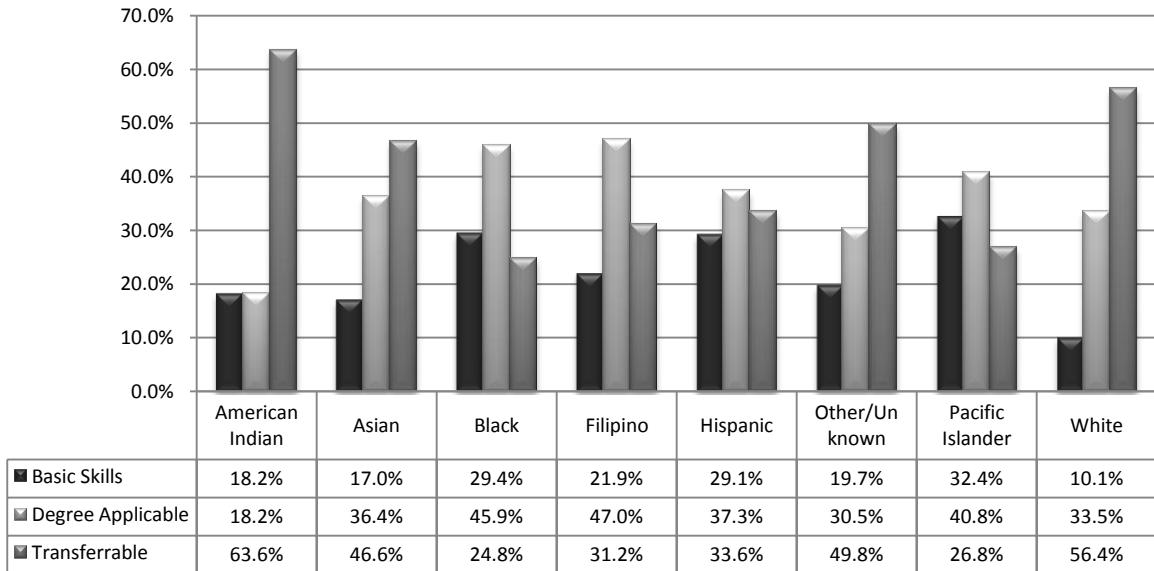

Fall 208 Reading Placements

Fall 2008 Reading Placements

Fall 2008 Math Placements

Fall 2008 Math Placements

Fall 2008 English Placements

	Basic Skills	Degree Applicable	Transferrable
■ Cañada	29.8%	29.1%	41.1%
■ CSM	12.4%	60.6%	27.0%
■ Skyline	26.8%	50.4%	22.9%

Fall 2008 English Placements

	American Indian	Asian	Black	Filipino	Hispanic	Other/Unkn own	Pacific Islander	White
■ Basic Skills	9.1%	18.3%	31.2%	20.0%	32.0%	18.5%	32.4%	10.8%
■ Degree Applicable	36.4%	48.9%	60.6%	61.1%	49.0%	48.5%	52.1%	50.2%
■ Transferrable	54.5%	32.8%	8.3%	18.9%	19.1%	33.0%	15.5%	39.0%