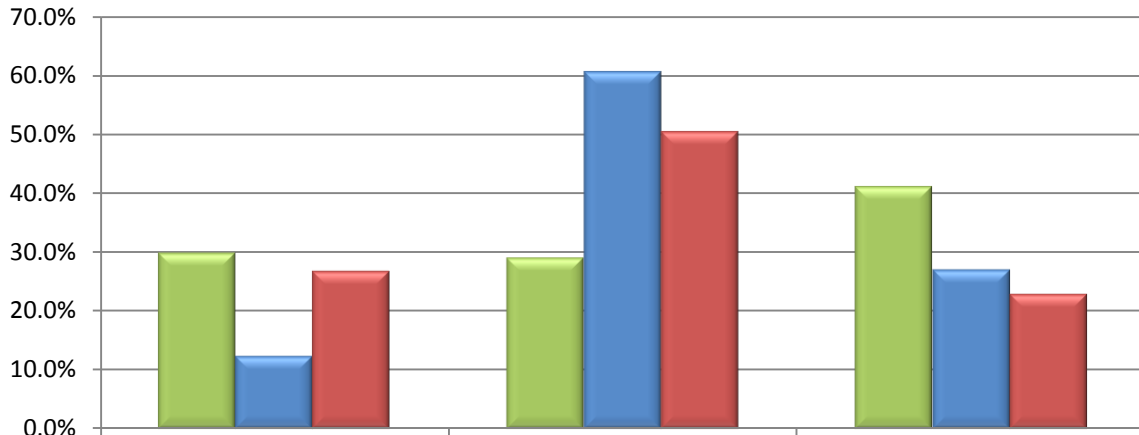

Fall 208 Reading Placements

Fall 2008 Reading Placements

Fall 2008 Math Placements

Fall 2008 Math Placements

Fall 2008 English Placements

	Basic Skills	Degree Applicable	Transferrable
■ Cañada	29.8%	29.1%	41.1%
■ CSM	12.4%	60.6%	27.0%
■ Skyline	26.8%	50.4%	22.9%