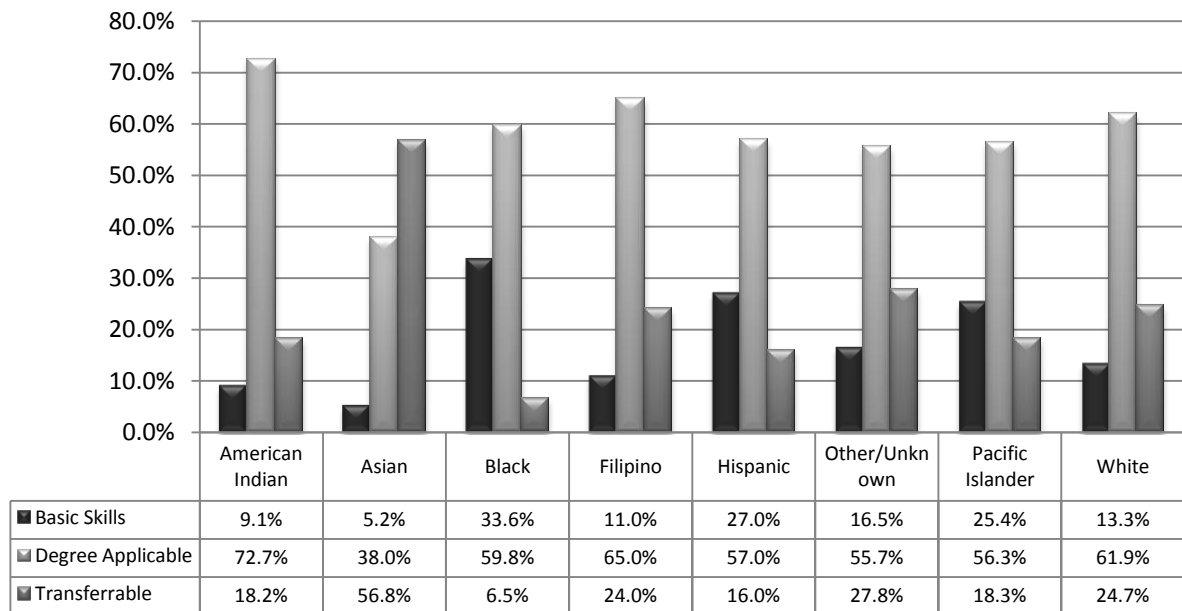

Fall 208 Reading Placements

Fall 2008 Reading Placements

Fall 2008 Math Placements

Fall 2008 Math Placements

Fall 2008 English Placements

	Basic Skills	Degree Applicable	Transferrable
■ Cañada	29.8%	29.1%	41.1%
■ CSM	12.4%	60.6%	27.0%
■ Skyline	26.8%	50.4%	22.9%

Fall 2008 English Placements

	American Indian	Asian	Black	Filipino	Hispanic	Other/Unkn own	Pacific Islander	White
■ Basic Skills	9.1%	18.3%	31.2%	20.0%	32.0%	18.5%	32.4%	10.8%
■ Degree Applicable	36.4%	48.9%	60.6%	61.1%	49.0%	48.5%	52.1%	50.2%
■ Transferrable	54.5%	32.8%	8.3%	18.9%	19.1%	33.0%	15.5%	39.0%