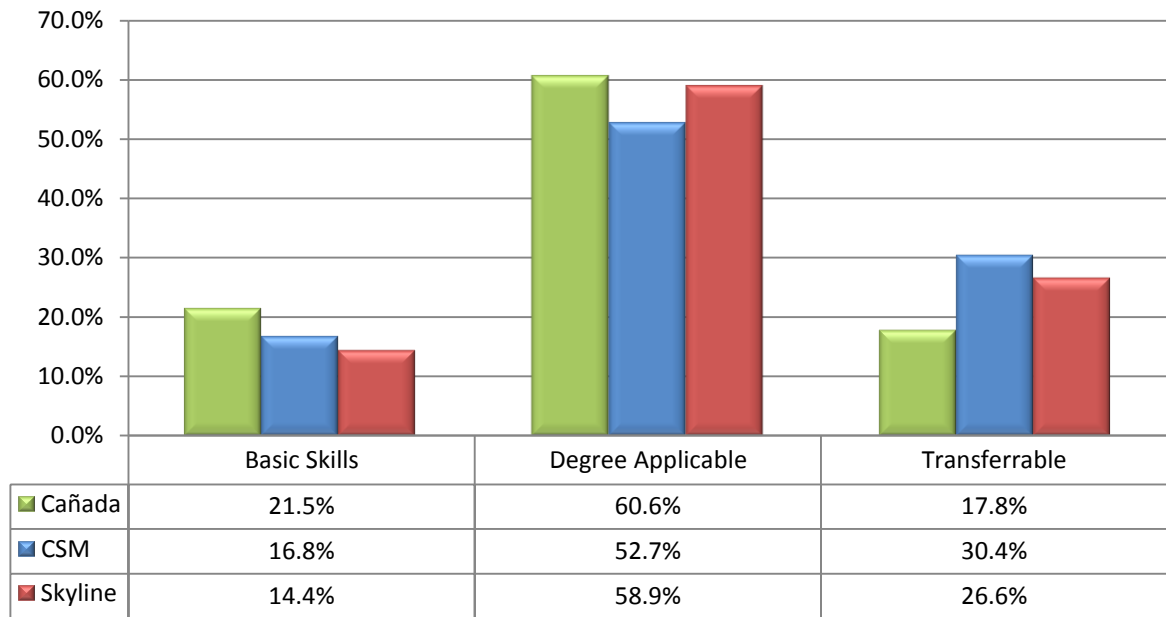

Fall 208 Reading Placements

Fall 2008 Reading Placements

Fall 2008 Math Placements

Fall 2008 Math Placements

Fall 2008 English Placements

	Basic Skills	Degree Applicable	Transferrable
■ Cañada	29.8%	29.1%	41.1%
■ CSM	12.4%	60.6%	27.0%
■ Skyline	26.8%	50.4%	22.9%

Fall 2008 English Placements

	American Indian	Asian	Black	Filipino	Hispanic	Other/Unkn own	Pacific Islander	White
■ Basic Skills	9.1%	18.3%	31.2%	20.0%	32.0%	18.5%	32.4%	10.8%
■ Degree Applicable	36.4%	48.9%	60.6%	61.1%	49.0%	48.5%	52.1%	50.2%
■ Transferrable	54.5%	32.8%	8.3%	18.9%	19.1%	33.0%	15.5%	39.0%