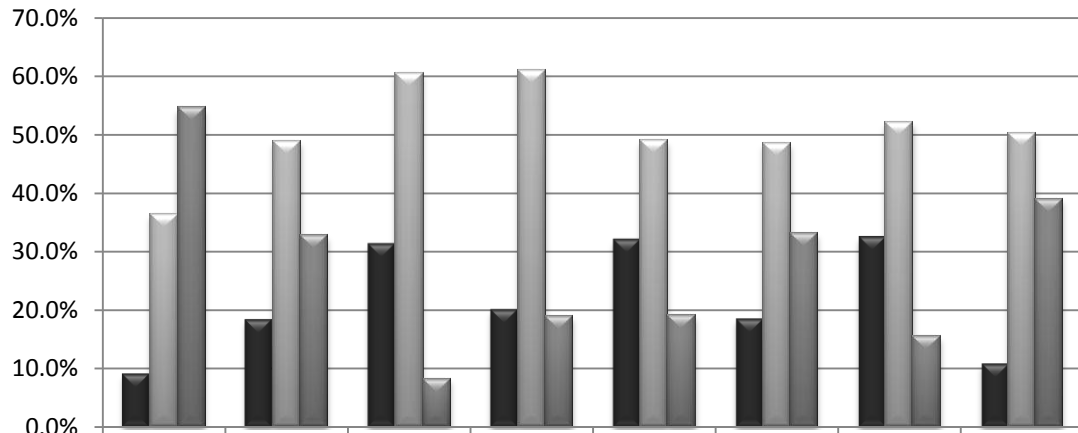

Fall 2008 English Placements

	American Indian	Asian	Black	Filipino	Hispanic	Other/Unkn own	Pacific Islander	White
■ Basic Skills	9.1%	18.3%	31.2%	20.0%	32.0%	18.5%	32.4%	10.8%
■ Degree Applicable	36.4%	48.9%	60.6%	61.1%	49.0%	48.5%	52.1%	50.2%
■ Transferrable	54.5%	32.8%	8.3%	18.9%	19.1%	33.0%	15.5%	39.0%