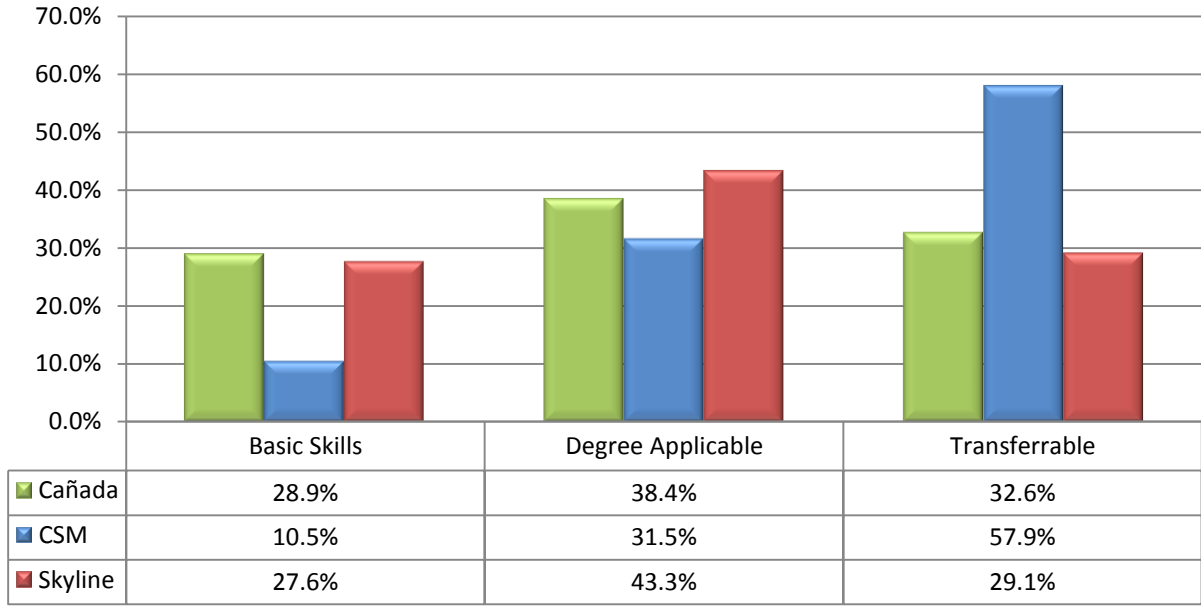

Fall 208 Reading Placements

Fall 2008 Reading Placements

Fall 2008 Math Placements

Fall 2008 Math Placements

Fall 2008 English Placements

	Basic Skills	Degree Applicable	Transferrable
■ Cañada	29.8%	29.1%	41.1%
■ CSM	12.4%	60.6%	27.0%
■ Skyline	26.8%	50.4%	22.9%