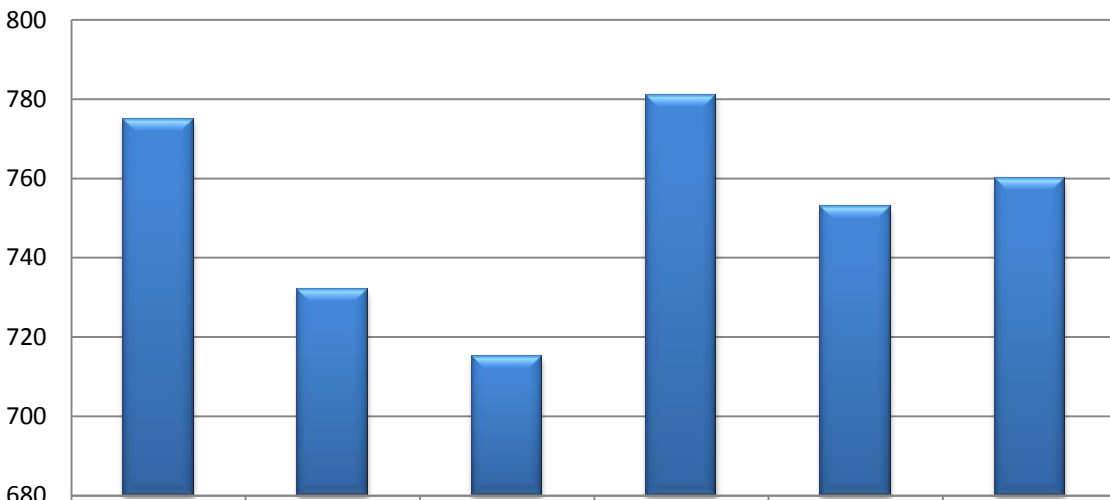

Fall 2008 API in San Mateo County High School Districts

	Cabrillo	Jefferson	La Honda/ Pescadero	San Mateo	Sequoia	South San Francisco
2008	775	732	715	781	753	760

Source: <http://dq.cde.ca.gov/dataquest/>