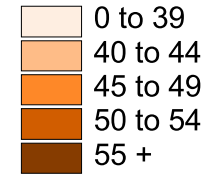

Less than 2-Year Degree Status, 2005

Percent of Population
Less than 2-Year Degree Status

● Skyline College

● College of San Mateo