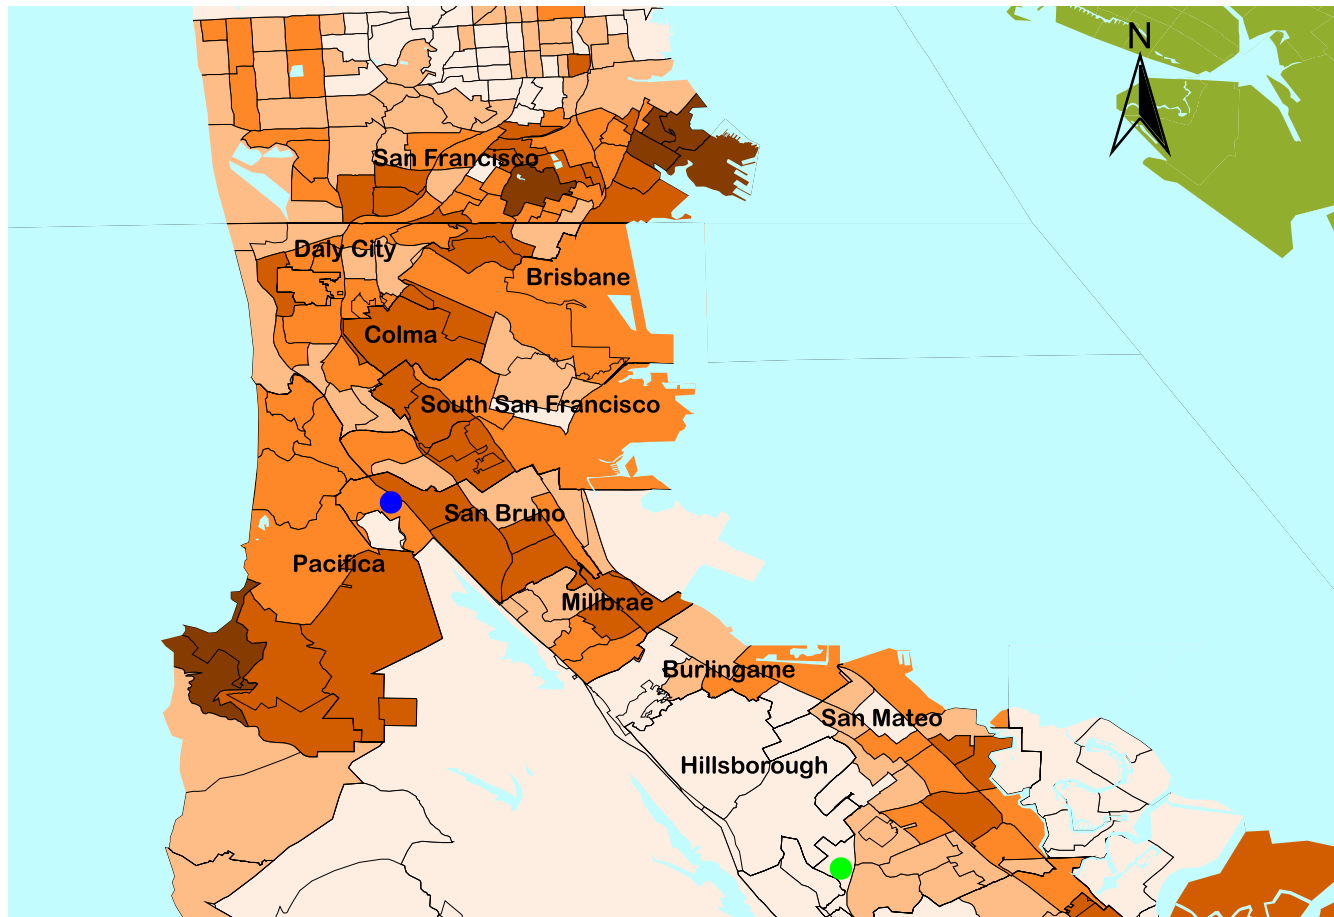

Less than 2-Year Degree Status, 2005

Percent of Population
Less than 2-Year Degree Status

● Skyline College

● College of San Mateo