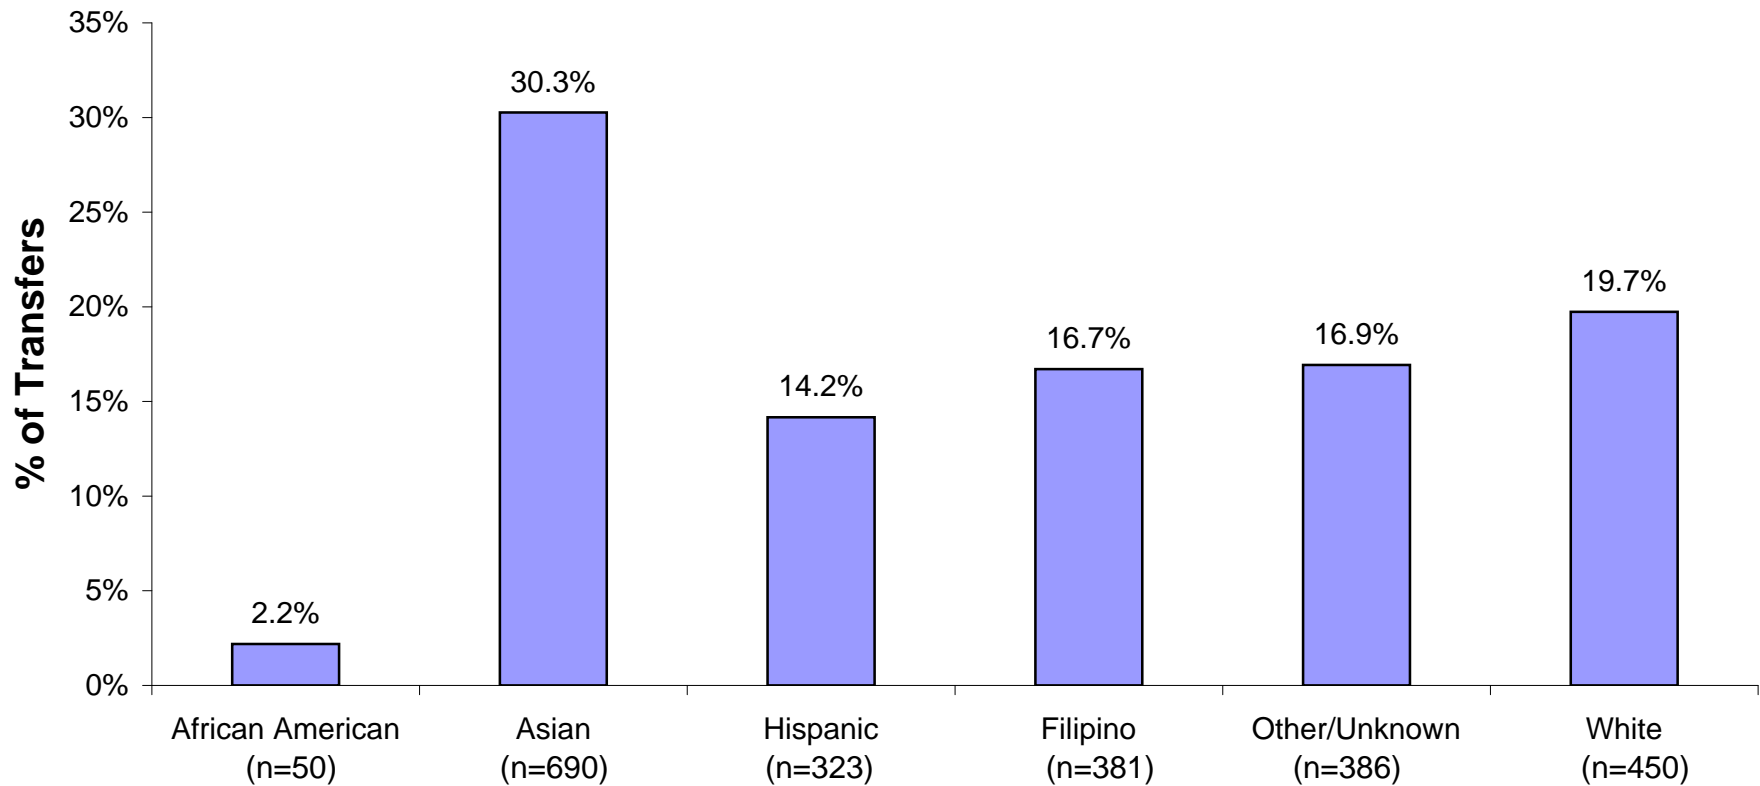

Figure 3
**Skyline College Transfers to The California State University
By Ethnicity
2001/02 - 2006/07 [6 academic years]
n = 2280**

*NOTE: Ethnicity transfer data not available for CSU prior to 2001-02 academic year.